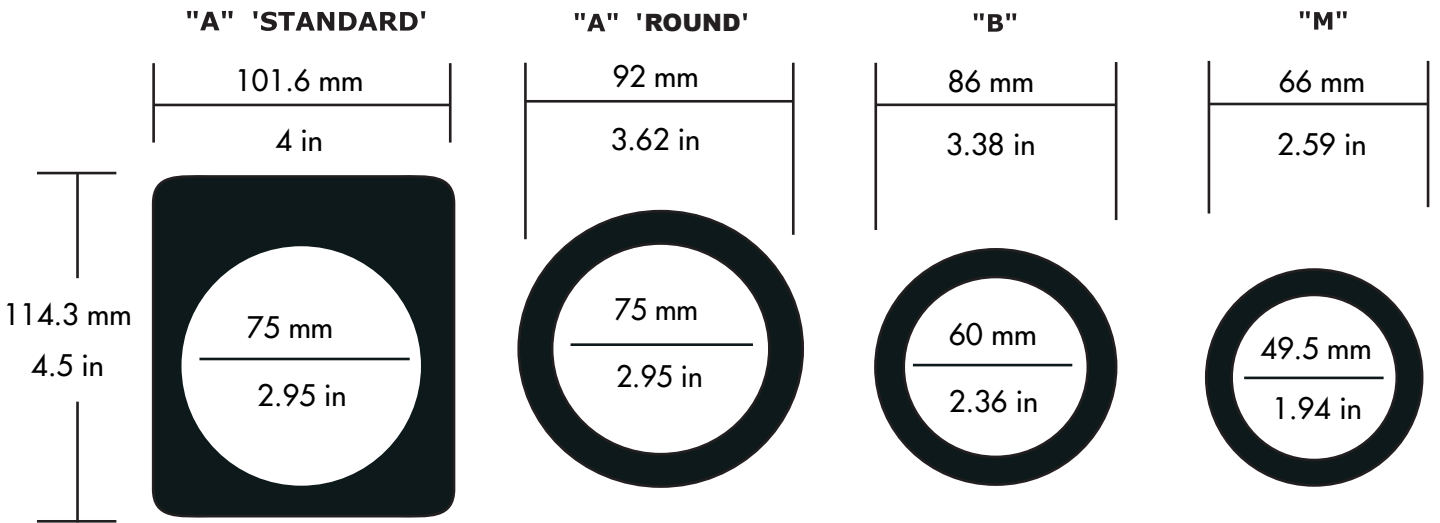

### STEEL

- Black & White
- Design must be altered and bridged (if necessary) within limited tolerances dependent on pattern size

Bridges must be inserted to maintain physical structure for steel patterns, if not, the center of these letters would fall out.

## GAM PATTERN SIZES AND ADAPTERS

Industry standard basically dictates three common pattern sizes; the A,B and M sizes ranging from 2.56" to 4" in diameter. Other sizes do exist and are illustrated on the following page.

# THE GREAT AMERICAN PATTERN SIZES